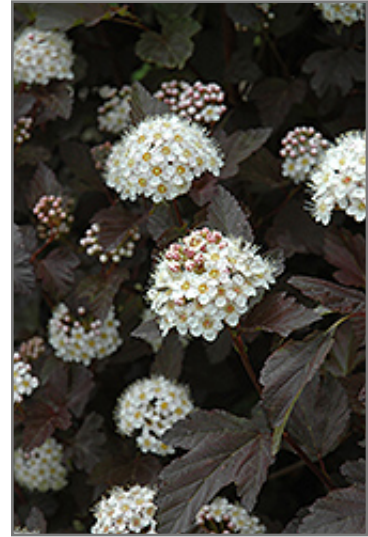

Little Red Farm

NURSERY

Diablo® Ninebark *Physocarpus opulifolius 'Monlo'*

Height: 8 feet

Spread: 8 feet

Sunlight: ○ ●

Hardiness Zone: 2b

Other Names: Eastern Ninebark

Description:

A large spreading shrub with intensely purple leaves all season long, small white flowers followed by pretty reddish fruit which show well against the foliage, and interesting peeling papery bark; extremely tough and durable, makes a superb color accent

Ornamental Features

Diablo Ninebark features showy clusters of white flowers at the ends of the branches from late spring to early summer, which emerge from distinctive pink flower buds. It has attractive deep purple deciduous foliage which emerges burgundy in spring. The serrated lobed leaves are highly ornamental and turn an outstanding red in the fall. It features abundant showy red capsules from early to mid fall. The peeling tan bark adds an interesting dimension to the landscape.

Landscape Attributes

Diablo Ninebark is a multi-stemmed deciduous shrub with an upright spreading habit of growth. Its relatively coarse texture can be used to stand it apart from other landscape plants with finer foliage.

This shrub will require occasional maintenance and upkeep, and can be pruned at anytime. It has no significant negative characteristics.

Diablo Ninebark flowers
Photo courtesy of NetPS Plant Finder