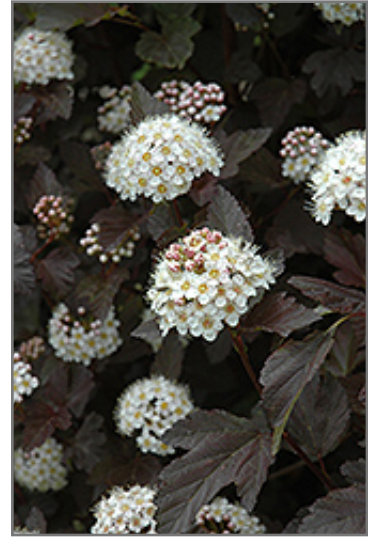

Little Red Farm

N U R S E R Y

Diablo® Ninebark *Physocarpus opulifolius 'Monlo'*

Height: 8 feet

Spread: 8 feet

Sunlight: ○ ●

Hardiness Zone: 2b

Other Names: Eastern Ninebark

Description:

A large spreading shrub with intensely purple leaves all season long, small white flowers followed by pretty reddish fruit which show well against the foliage, and interesting peeling papery bark; extremely tough and durable, makes a superb color accent

Ornamental Features

Diablo Ninebark features showy clusters of white flowers at the ends of the branches from late spring to early summer, which emerge from distinctive pink flower buds. It has attractive deep purple deciduous foliage which emerges burgundy in spring. The serrated lobed leaves are highly ornamental and turn an outstanding red in the fall. It features abundant showy red capsules from early to mid fall. The peeling tan bark adds an interesting dimension to the landscape.

Landscape Attributes

Diablo Ninebark is a multi-stemmed deciduous shrub with an upright spreading habit of growth. Its relatively coarse texture can be used to stand it apart from other landscape plants with finer foliage.

This shrub will require occasional maintenance and upkeep, and can be pruned at anytime. It has no significant negative characteristics.

Diablo Ninebark flowers
Photo courtesy of NetPS Plant Finder